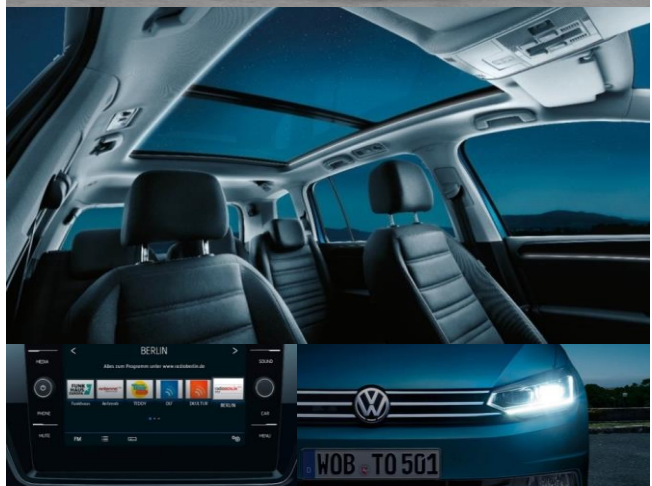

"Composition Media" 8" colour touchscreen CD Bluetooth***, 8 speakers
SD card slot, USB interface, and AUX-IN
Multi-function display "Premium" with multi-color display
Keyless locking and starting system "KESSY"
Park distance control front and rear, with rear view camera system
Cruise control incl. speed limiter
"Pure Air Climatronic" air-conditioning with 3-zone climate control
"Easy Entry" centre-row outer seats and "Easy Fold" rear row seats
Electromechanical parking brake with Auto Hold function
Auto-dimming interior rear view mirror
Start/stop system with generative braking
Exterior mirrors, electric, auto-folding, surround lighting, curb-view
Light and rain sensor

Safety

Airbags for dual front, front side, curtain and driver's knee
Electronic stability control (ESC) with ABS, EBD, ASR and EDL
Electrically operated child lock for rear doors
Multi-collision brake system MKB
3-point seat belts for all seats and ISOFIX on centre and 3rd row seats
Tyre pressure monitoring system (indirect)

Optional item at extra-cost

Leather Package

- Leather trim "Vienna"
- Driver's seat electrically adjustable with electric lumbar support
- Electric luggage compartment opening & closing, with remote unlocking
- Heated front top comfort seats with map pockets on backrests
- Drawer under left front seat

Volkswagen service^

24-month manufacturer's warranty with unlimited mileage

*All specifications only for manufacture year 2018. Specifications and warranty conditions are subject to change without prior notice.

**Additional accessories to be installed within 6 months from date of first registration are subject to tax.

*The registered owner has the legal liability to declare to Transport Department and the responsibility to pay additional tax.

**Bluetooth® connectivity may not be compatible with all external devices. Voice control is not available.

***Manufacturer's test data for comparison purpose, may not represent the actual performance/ fuel consumption achieved under "real world" driving conditions.

^Volkswagen Warranty terms do not cover the cost of repairs, maintenance, replacement of parts or any other necessary adjustment arising out of the installation of non-Volkswagen Genuine parts or accessories.

^Extended powertrain warranty from the 25th month to the 60th month or first 100,000km (whichever comes first).

*Pictures are for reference only.